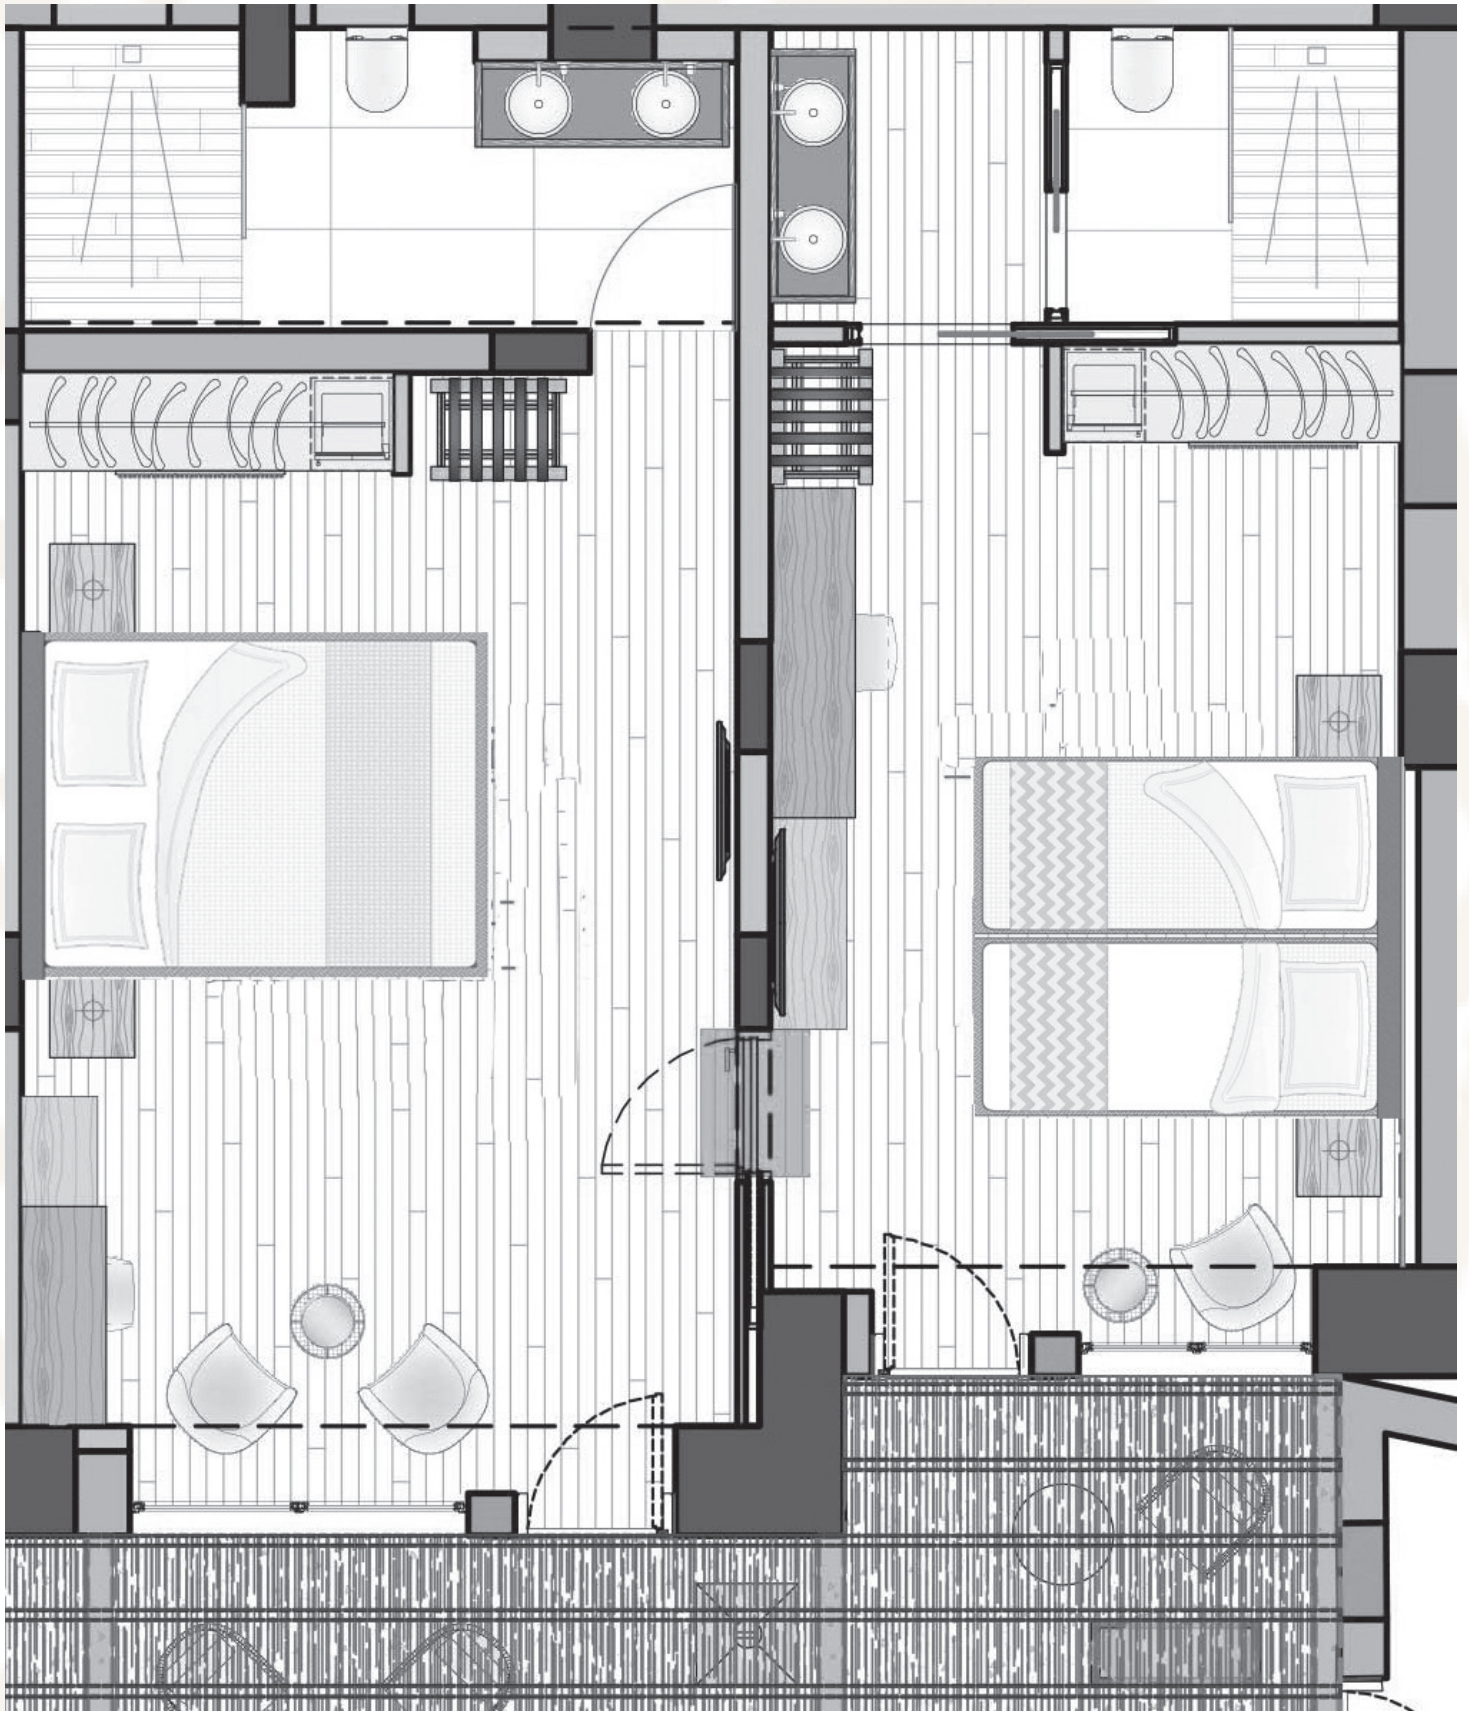

ONIRO

MYKONOS

• a Shanti Collection •

*LAYOUT, SHAPE AND LOCATION OF ROOM MAY VARY. LAYOUT IS INDICATIVE ONLY AND NON CONTRACTUAL.

FAMILY ROOM (2 BEDROOMS) | 63 sqm | 5 ADULTS | 2 ADDITIONAL BABY BEDS

COMBINATION OF 1 COMFORT ROOM (103) AND 1 JUNIOR SUITE (104)