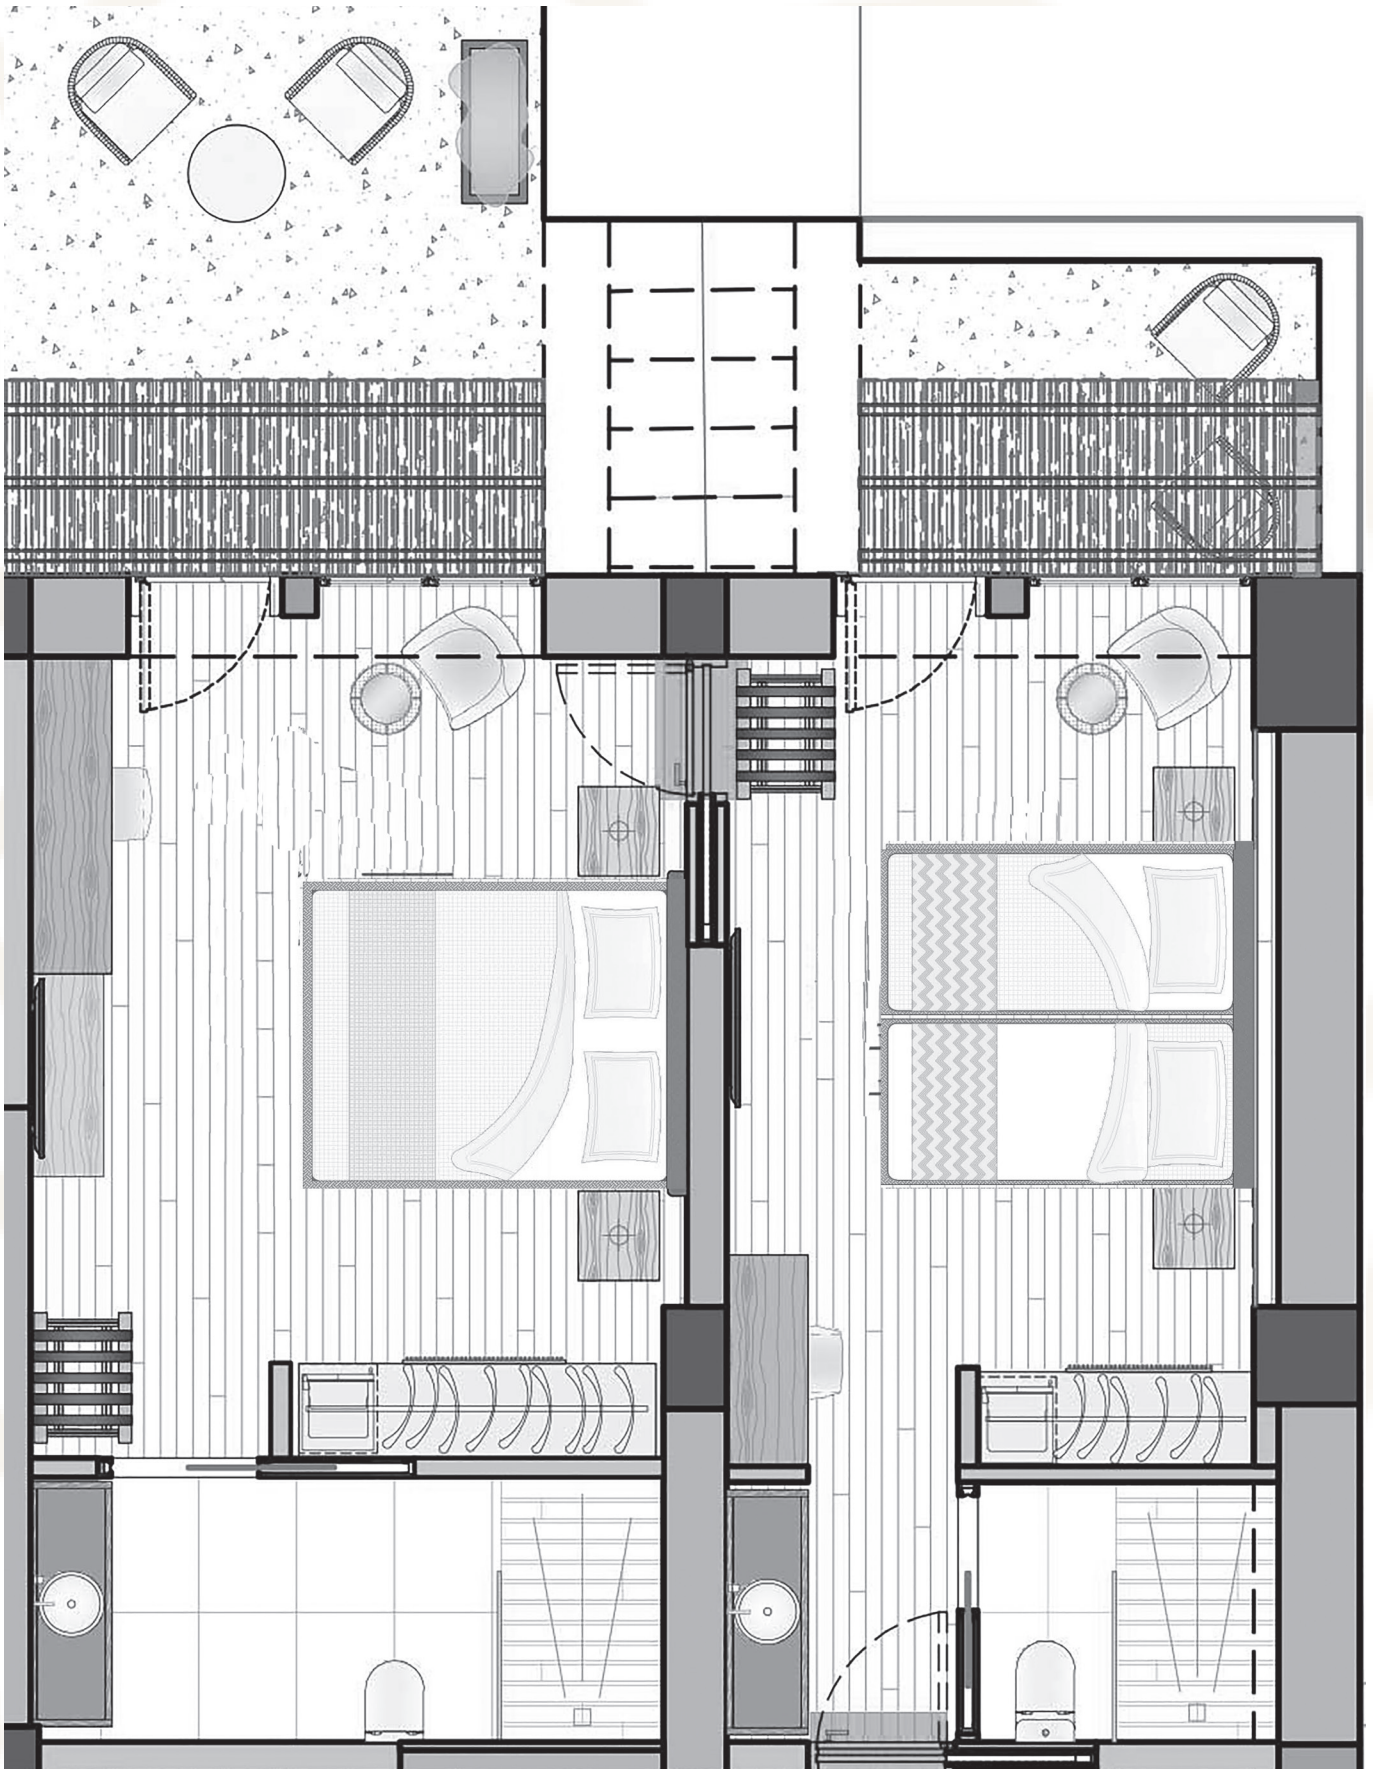

ONIRO

MYKONOS

• a Shanti Collection •

*LAYOUT, SHAPE AND LOCATION OF ROOM MAY VARY. LAYOUT IS INDICATIVE ONLY AND NON CONTRACTUAL.

COMFORT ROOM (2 BEDROOMS) | 40 - 46 sqm | 4 ADULTS | 2 ADDITIONAL BABY BEDS

COMBINATION OF 1 COMFORT ROOM (206) AND 1 COMFORT TWIN ROOM (207)